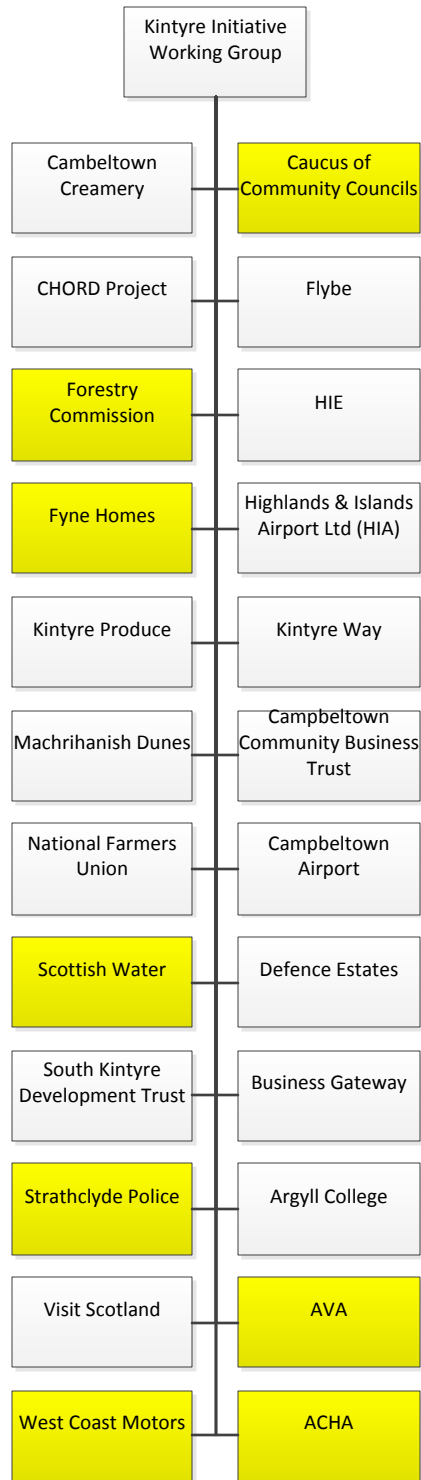

MAKI Area  
Committee

Windfarm Trusts

ACHA

TranServ

CHORD Boards

Strathclyde Police

Community Safety  
Forum

Scottish Water

Fyne Homes

Scottish Ambulance  
Service

Kintyre Initiative  
Working Group

NHS Highland

Mid Argyll  
Partnership

Caucus of  
Community Councils

Community Safety Forum

Third Sector  
Community Groups  
AVA