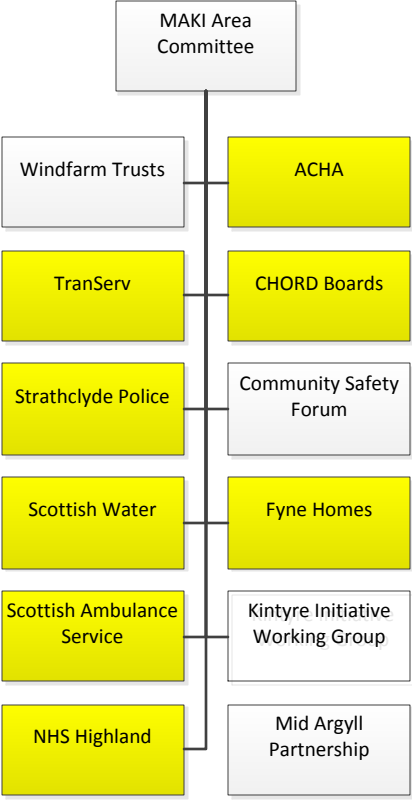

MAKI Area  
Committee

Windfarm Trusts

ACHA

TranServ

CHORD Boards

Strathclyde Police

Community Safety  
Forum

Scottish Water

Fyne Homes

Scottish Ambulance  
Service

Kintyre Initiative  
Working Group

NHS Highland

Mid Argyll  
Partnership

Caucus of  
Community Councils

Community Safety Forum

Third Sector  
Community Groups  
AVA