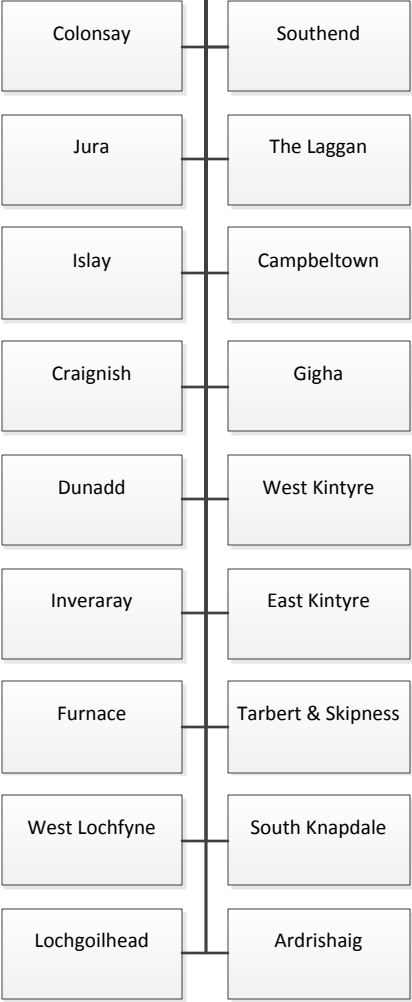

MAKI Area  
Committee

Windfarm Trusts

ACHA

TranServ

CHORD Boards

Strathclyde Police

Community Safety  
Forum

Scottish Water

Fyne Homes

Scottish Ambulance  
Service

Kintyre Initiative  
Working Group

NHS Highland

Mid Argyll  
Partnership

Caucus of  
Community Councils

Community Safety Forum

Third Sector  
Community Groups  
AVA