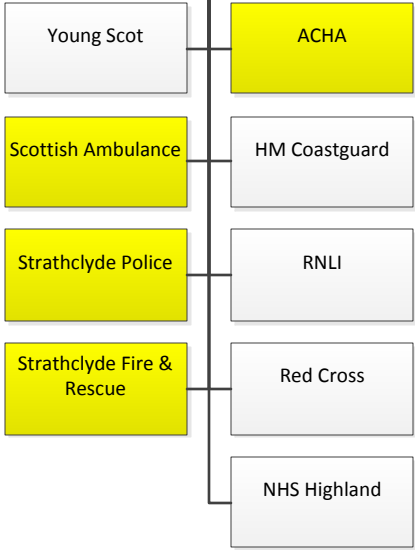

MAKI Area  
Committee

Windfarm Trusts

ACHA

TranServ

CHORD Boards

Strathclyde Police

Community Safety  
Forum

Scottish Water

Fyne Homes

Scottish Ambulance  
Service

Kintyre Initiative  
Working Group

NHS Highland

Mid Argyll  
Partnership

Caucus of  
Community Councils

Community Safety Forum

Third Sector  
Community Groups  
AVA